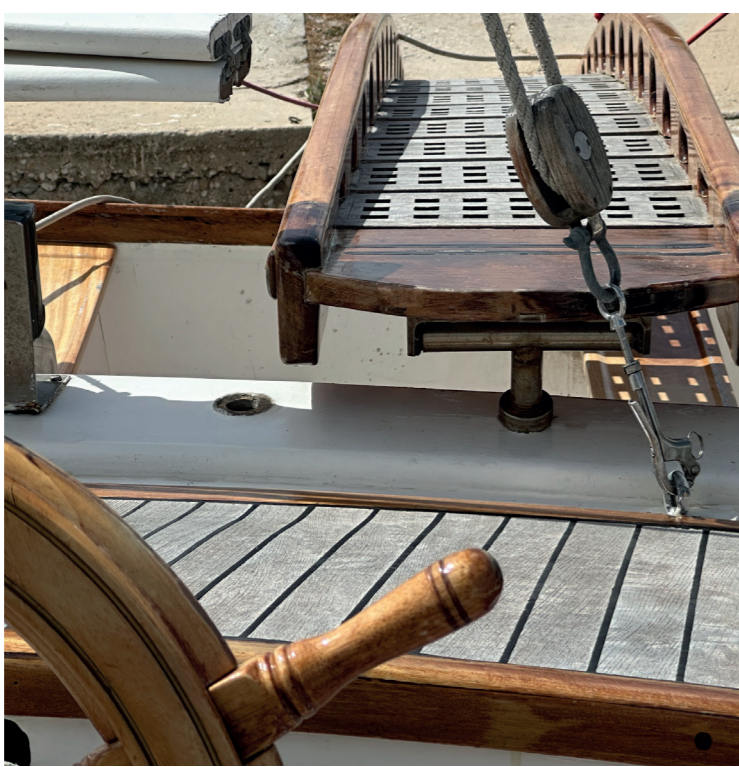

SEA SONG

After a three year total reconstruction / refit in 2003, this unique traditional boat has become a truly sound and staunch blue water sailing yacht ready for long passages.

New sails • diesel generator • electric galley • fridge and oven • bow thruster • air conditioning and other improvements have been added for additional safety and comfort.
SEA SONG has professional charter license.

TYPE **CANADIAN GAFF RIGGED WHALER SCHOONER**
 BUILDER **BS GREY HALIFAX CANADA**
 YEAR **1966 REFIT 2023**
 L.O.A. **13.10 m**
 BEAM **3.96 m**
 DRAFT **1.82 m**
 CONSTRUCTION **WOOD**

ENGINE **PERKINS 4236**
 SPEED **8 KNOTS**
 GUEST/CABINS **6/2**
 CREW **2**
 FLAG **GREEK**
 LYING **GREECE**
 VAT **NOT PAID**
 PRICE **290,000€**